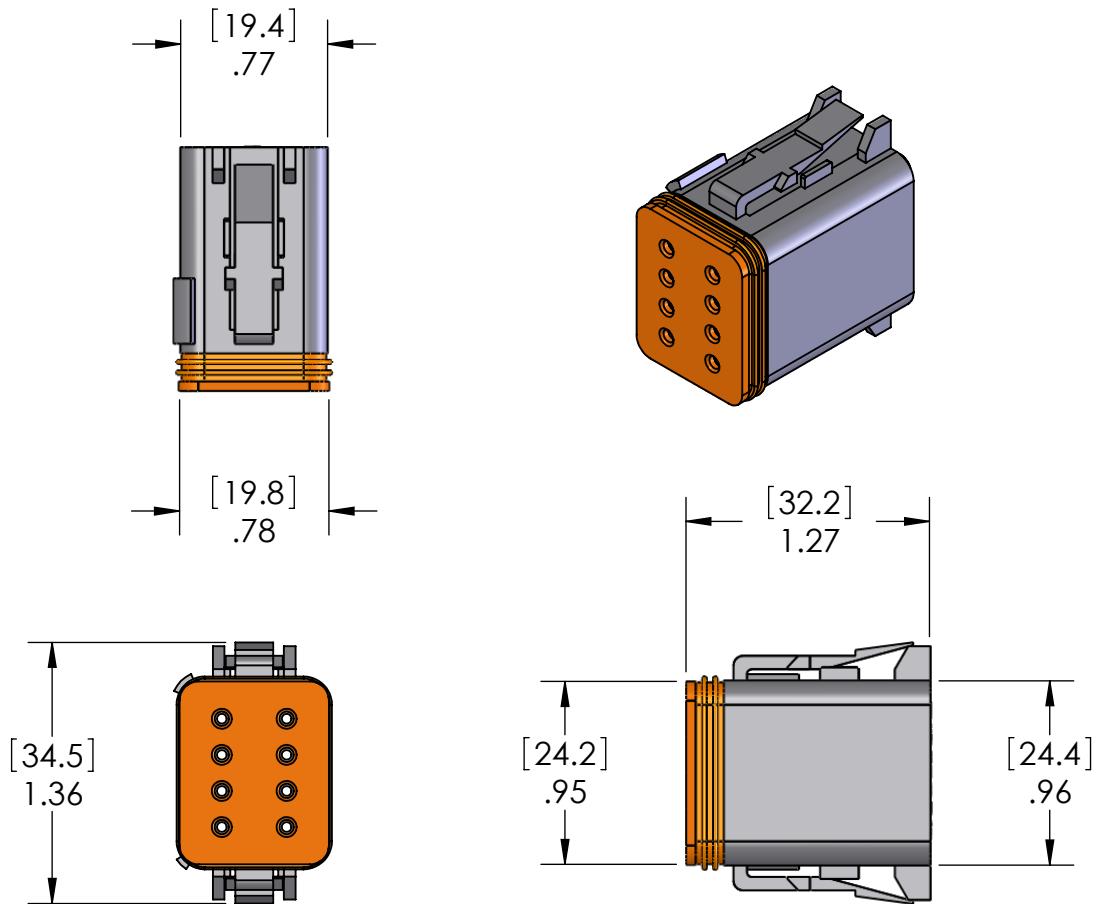

# 0856 DEUTSCH CONNECTOR KIT

**FOR USE WITH GX AND MX SENSING CONTACTORS  
FEATURING INTEGRATED DT08 DEUTSCH CONNECTOR**

**GIGAVAC**<sup>®</sup>  
ADVANCED SWITCHING SOLUTIONS

# 0856 (ASSEMBLY REQUIRED\*)

<b><u>PART NUMBER</u></b>	<b><u>DESCRIPTION</u></b>
0856-1	CURRENT SENSE
0856-2	CURRENT SENSE WITH AUXILIARY
0856-3	OVER CURRENT
0856-4	OVER CURRENT WITH AUXILIARY
0856-5	LOW VOLTAGE DISCONNECT
0856-6	LOW VOLTAGE DISCONNECT WITH AUXILIARY

## **MATING CONNECTOR**

DEUTSCH CONNECTOR HOUSING P/N: DT06-08SA  
 SOLID CONTACT SOCKET P/N: 0462-201-16141  
 WEDGE LOCK P/N: W8S  
 SEALING PLUG P/N: 114017  
 REQUIRED CRIMP TOOL P/N: HDT-48-00 (not included)